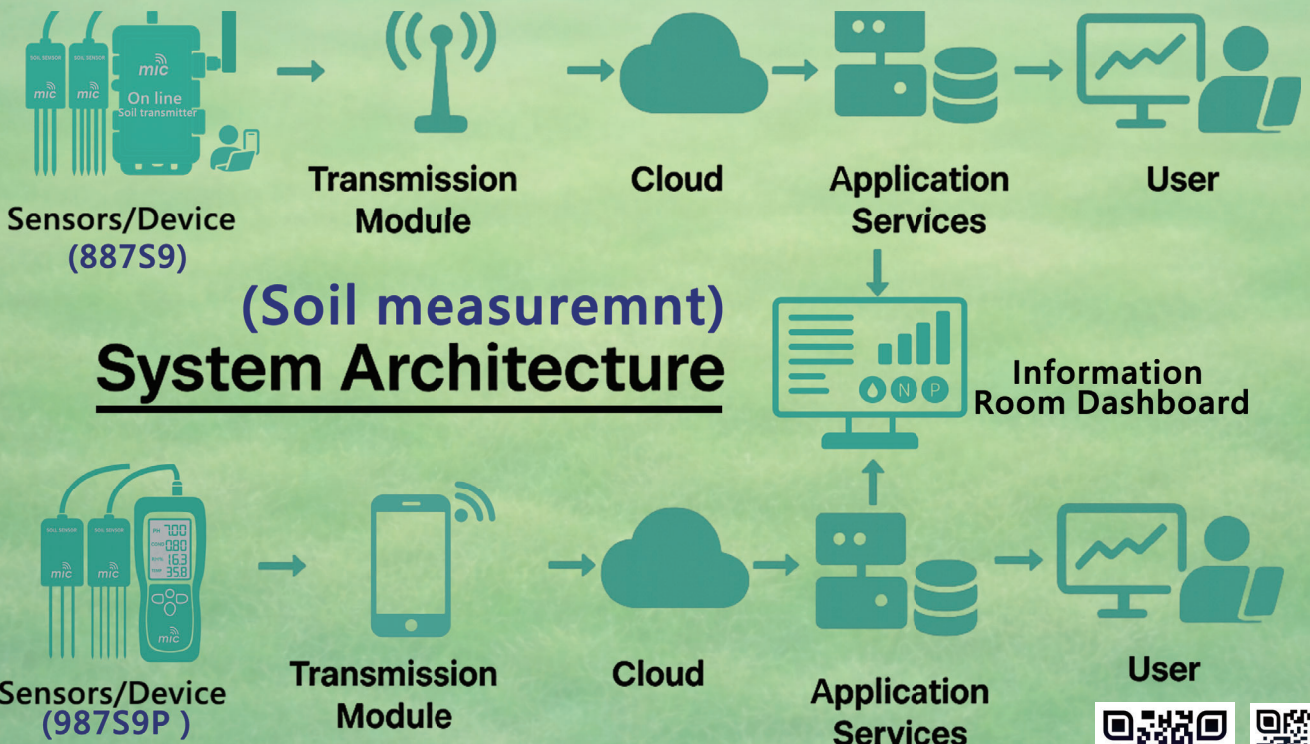

IoT SMART HANDHELD/ ONLINE SOIL NUTRIENT MONITORING SYSTEM

Online soil nutrient detector

Smart IoT Soil meter

Online greenhouse soil nutrients LED display

soil nutrients real-time dashboard

MIC METER INDUSTRIAL COMPANY

ADDRESS: No.115 2ND STREET LONG-ZHEN NAN TUN DISTRICT TAICHUNG CITY TAIWAN

TEL: 886+4+23751881 www.meterindco.com.tw web@meterindco.com.tw

IoT SMART 9IN1 SOIL METER

An all-in-one smart soil meter that measures 9 key soil parameters, including soil temperature, moisture, pH, EC, nitrogen (N), phosphorus (P), potassium (K), and deep soil temperature and moisture, without the need for sampling—just insert the probe for instant readings.

The handheld model supports BLE Bluetooth connection and allows photo capture, with data automatically synced to the cloud for centralized management of multiple fields. It enables real-time monitoring of soil health and early detection of water stress, nutrient deficiencies, or pH abnormalities.

The Online Soil model supports 4G or WiFi cloud data transmission and can be powered by solar energy, making it ideal for long-term fixed-point monitoring, precise fertilization, and smart crop management.